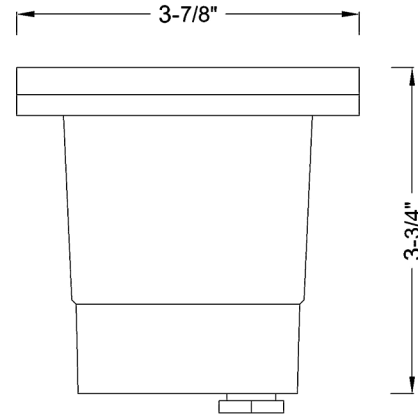

**DIMENSIONS:**

**WL-105-BK**

**WELL LIGHTS WITH LED LAMPS**

MODEL	WATTS	VOLTAGE	LUMENS	COLOR TEMP
WL-105-BK	5W	12VAC/DC	400LM	3000K

**ELECTRICAL SPECIFICATIONS:**

- Voltage: 12VAC/DC
- Wattage: 5W
- Efficacy: 80LM/W

**HOUSING SPECIFICATIONS:**

- Cast Aluminum, Black Finish
- Silicon-filled wire nuts
- 3FT. SPT-2 18AWG Lead Wire
- IP rating: IP67, Suitable for wet Locations

**CERTIFICATIONS:**

**ACCESSORIES INCLUDED:**

**LIGHTING SPECIFICATIONS:**

- Light Source: MR16 Lamp Included (WESTGATE Part Number: MR16-400L-30K-D)
- Lens: Glass Lens
- Total lumens: 400LM
- Color temperature: 3000K
- Beam angle: 36°

**WARRANTY: 1 years**